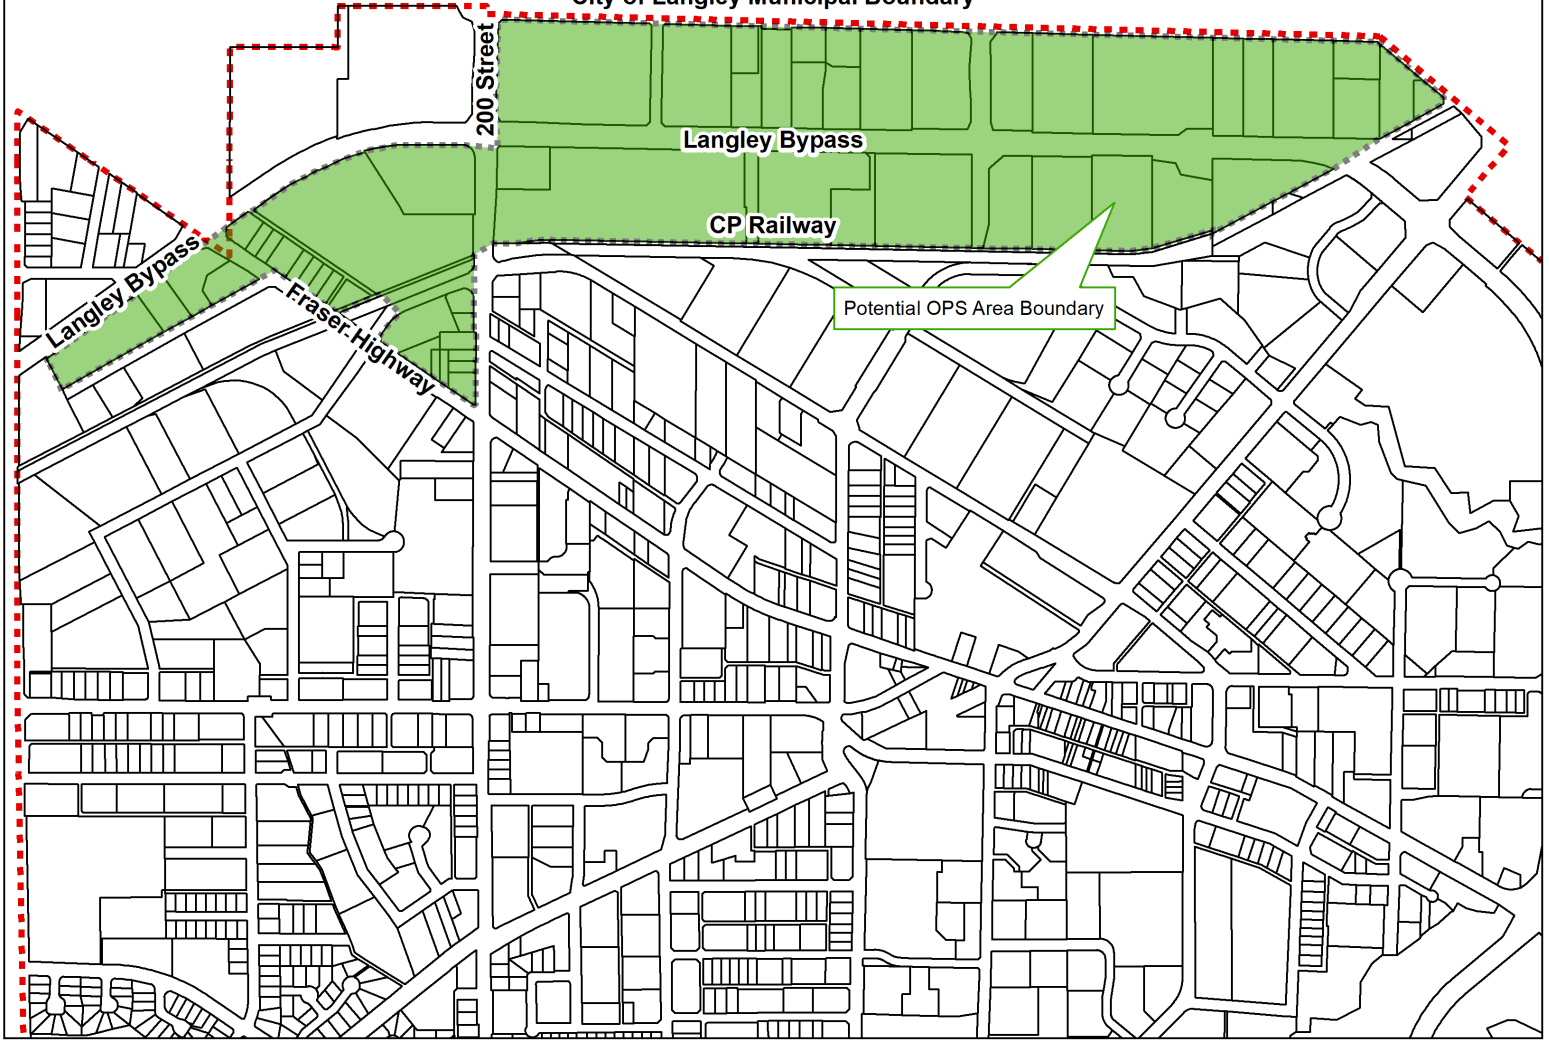

# Schedule "A"

City of Langley Municipal Boundary

Langley Bypass

CP Railway

Potential OPS Area Boundary

200 Street

Langley Bypass

Fraser Highway