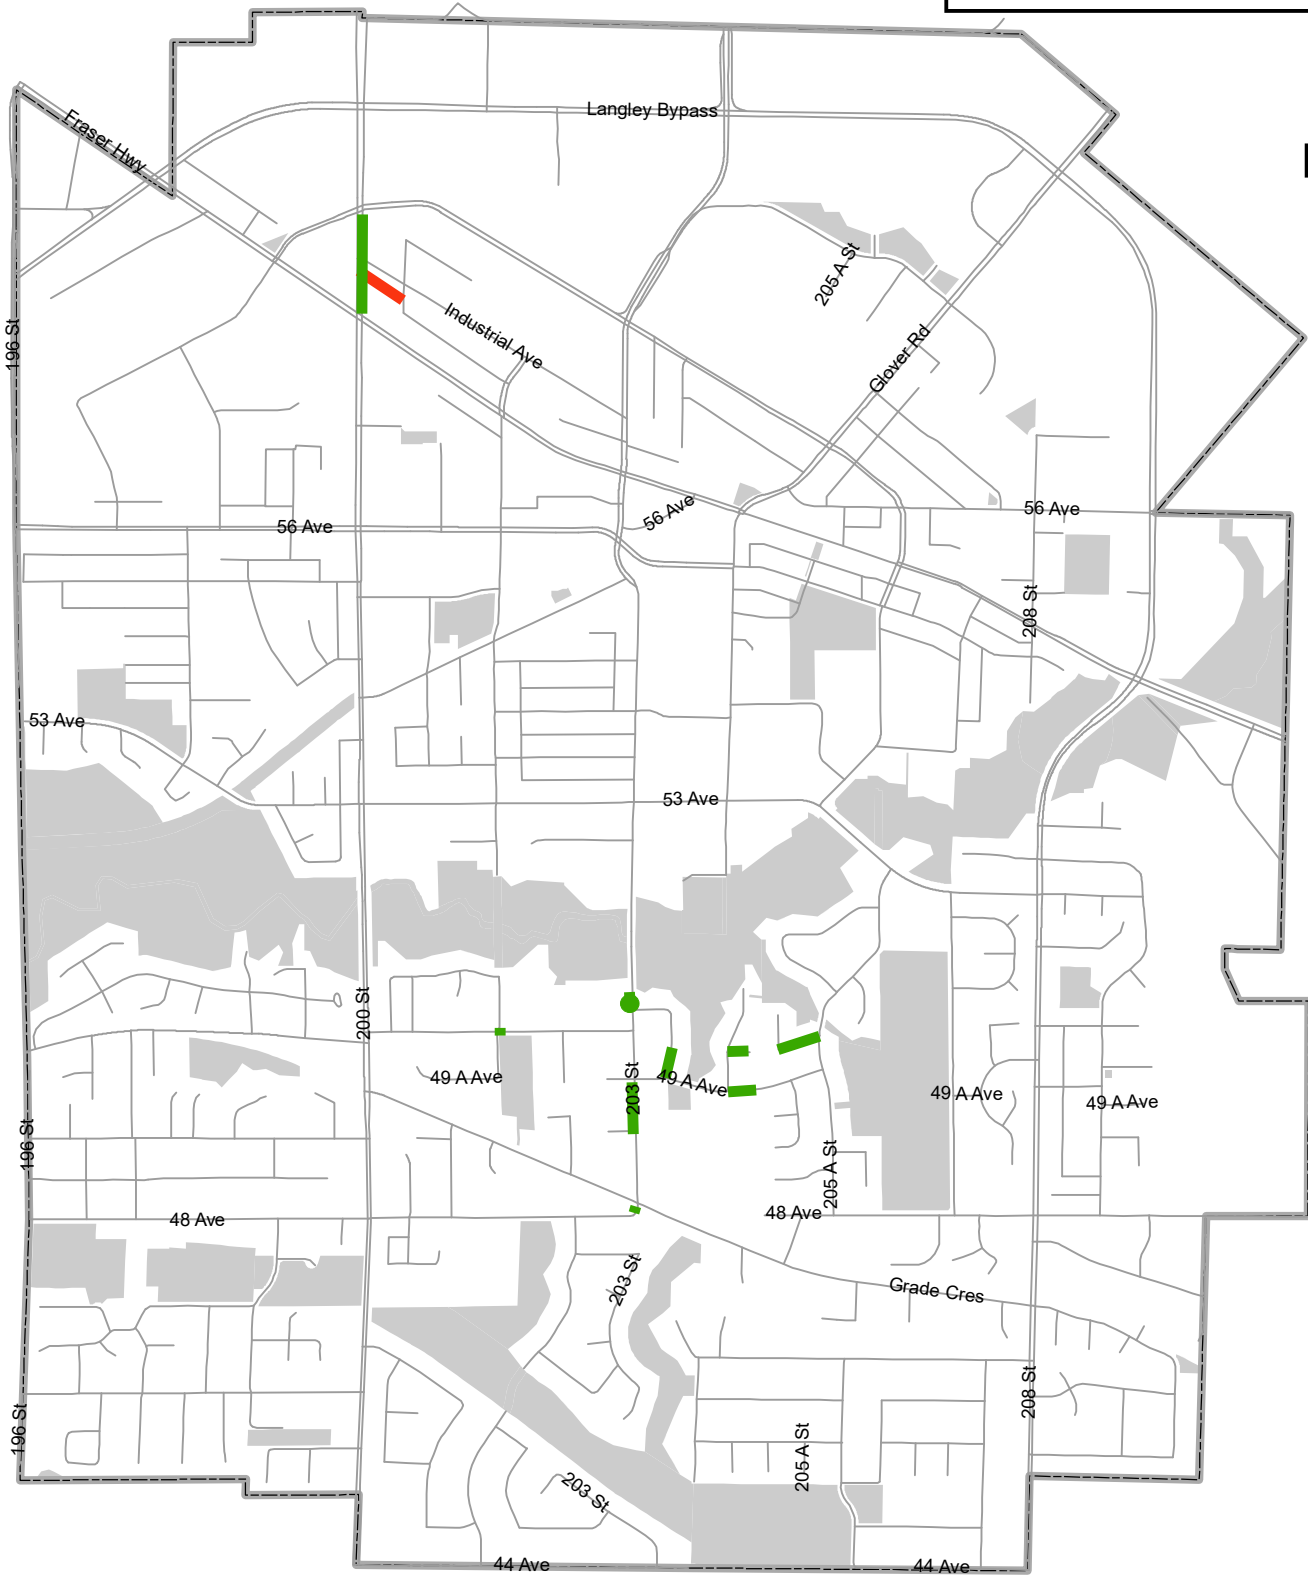

0 125 250 500 750 Meters

June 15, 2023

**Legend**

- Storm Excavation Repairs
- Sanitary Excavation Repairs

# Sanitary and Storm Sewer Excavation Repair Locations