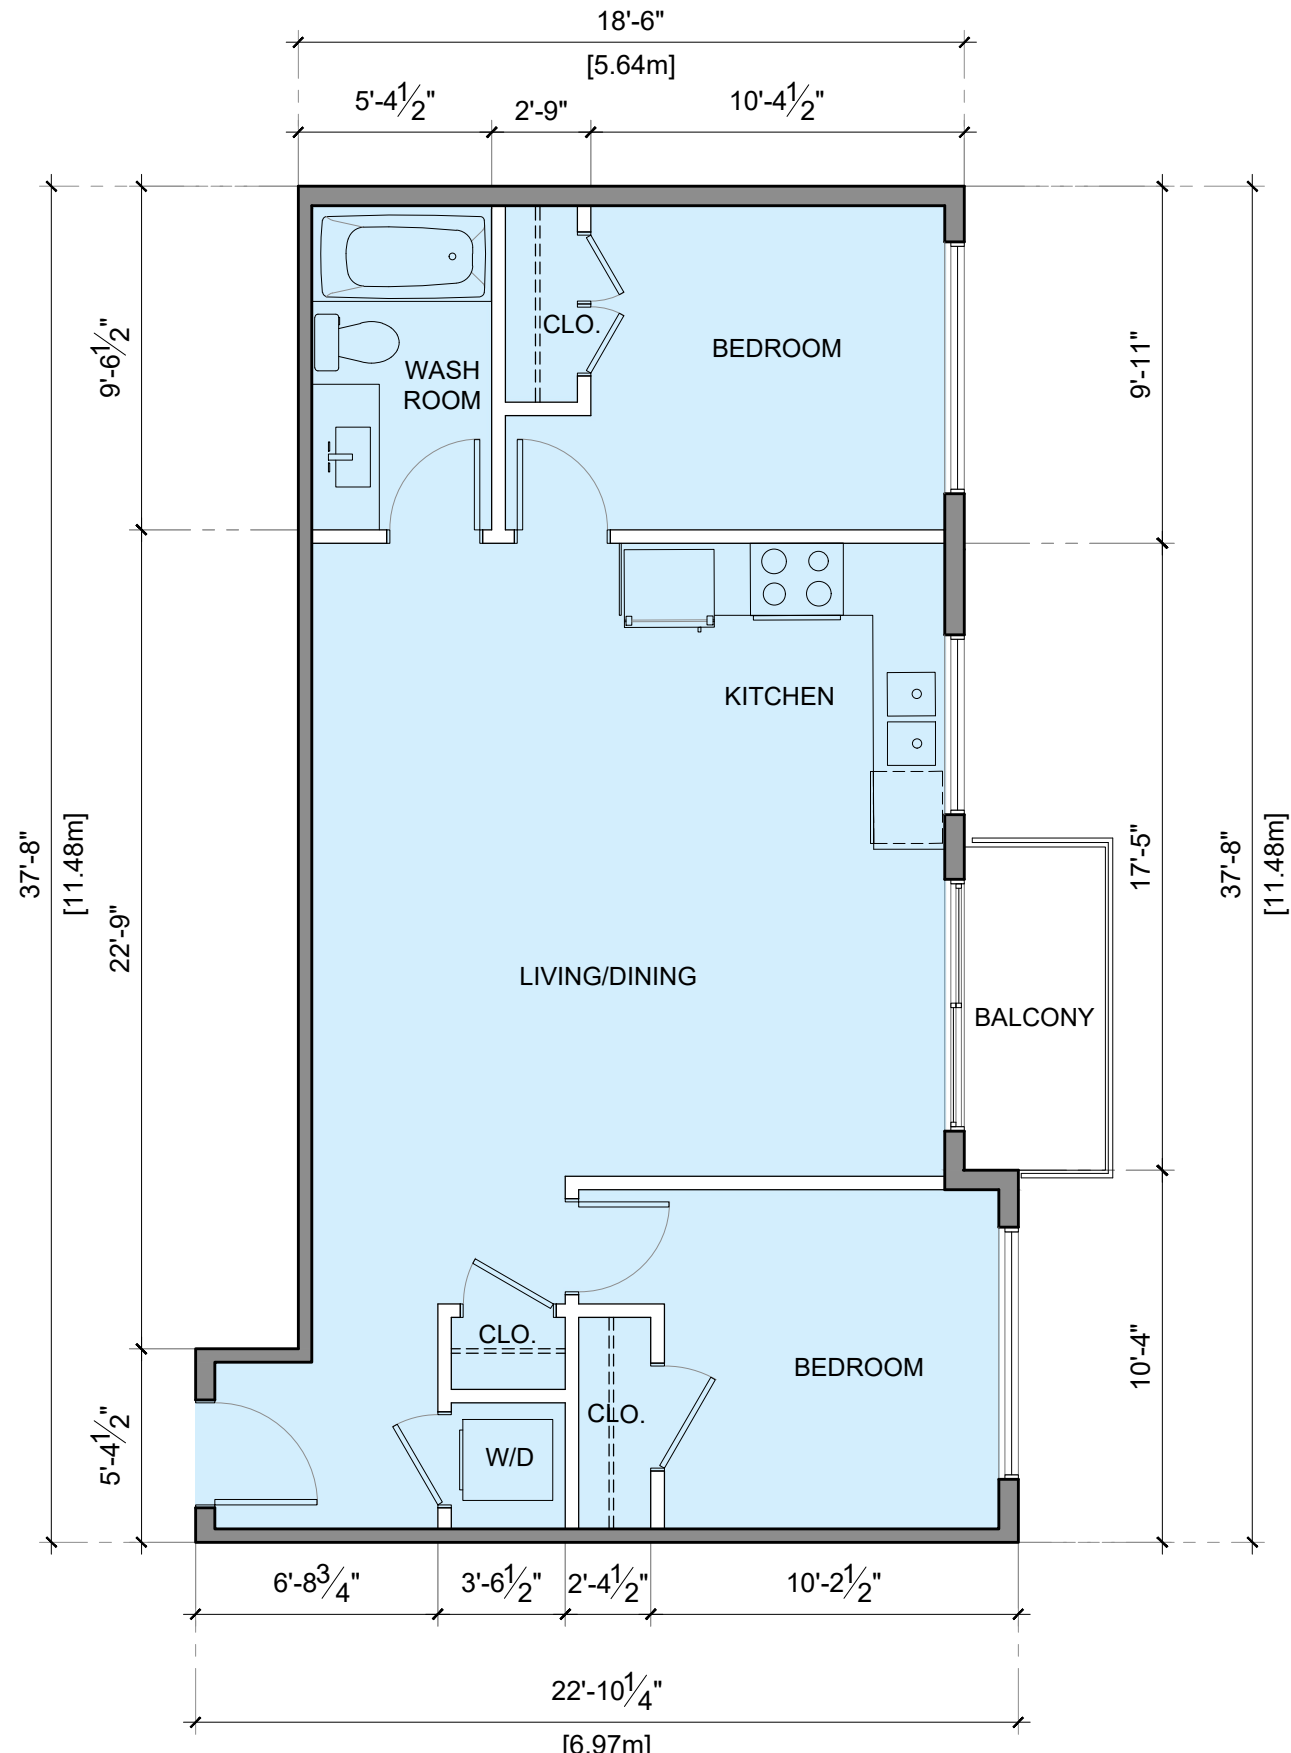

LEGEND	
	STUDIO
	1BR
	2BR(ADAP.)
	2BR

STORAGE ROOM(43 - 65 SQFT) PER UNIT

① UNIT-C
3/16"=1'-0"

② UNIT-D
3/16"=1'-0"

STORAGE ROOM(43 - 65 SQFT) PER UNIT

LEGEND	
[Light Blue Box]	STUDIO
[Light Orange Box]	1BR
[Light Yellow Box]	2BR(ADAP.)
[Light Green Box]	2BR

1 UNIT-E
3/16"=1'-0"

2 UNIT-E1
3/16"=1'-0"

LEGEND	
	STUDIO
	1BR
	2BR(ADAP.)
	2BR

1 UNIT-F
 3/16"=1'-0"

2 UNIT-G
 3/16"=1'-0"