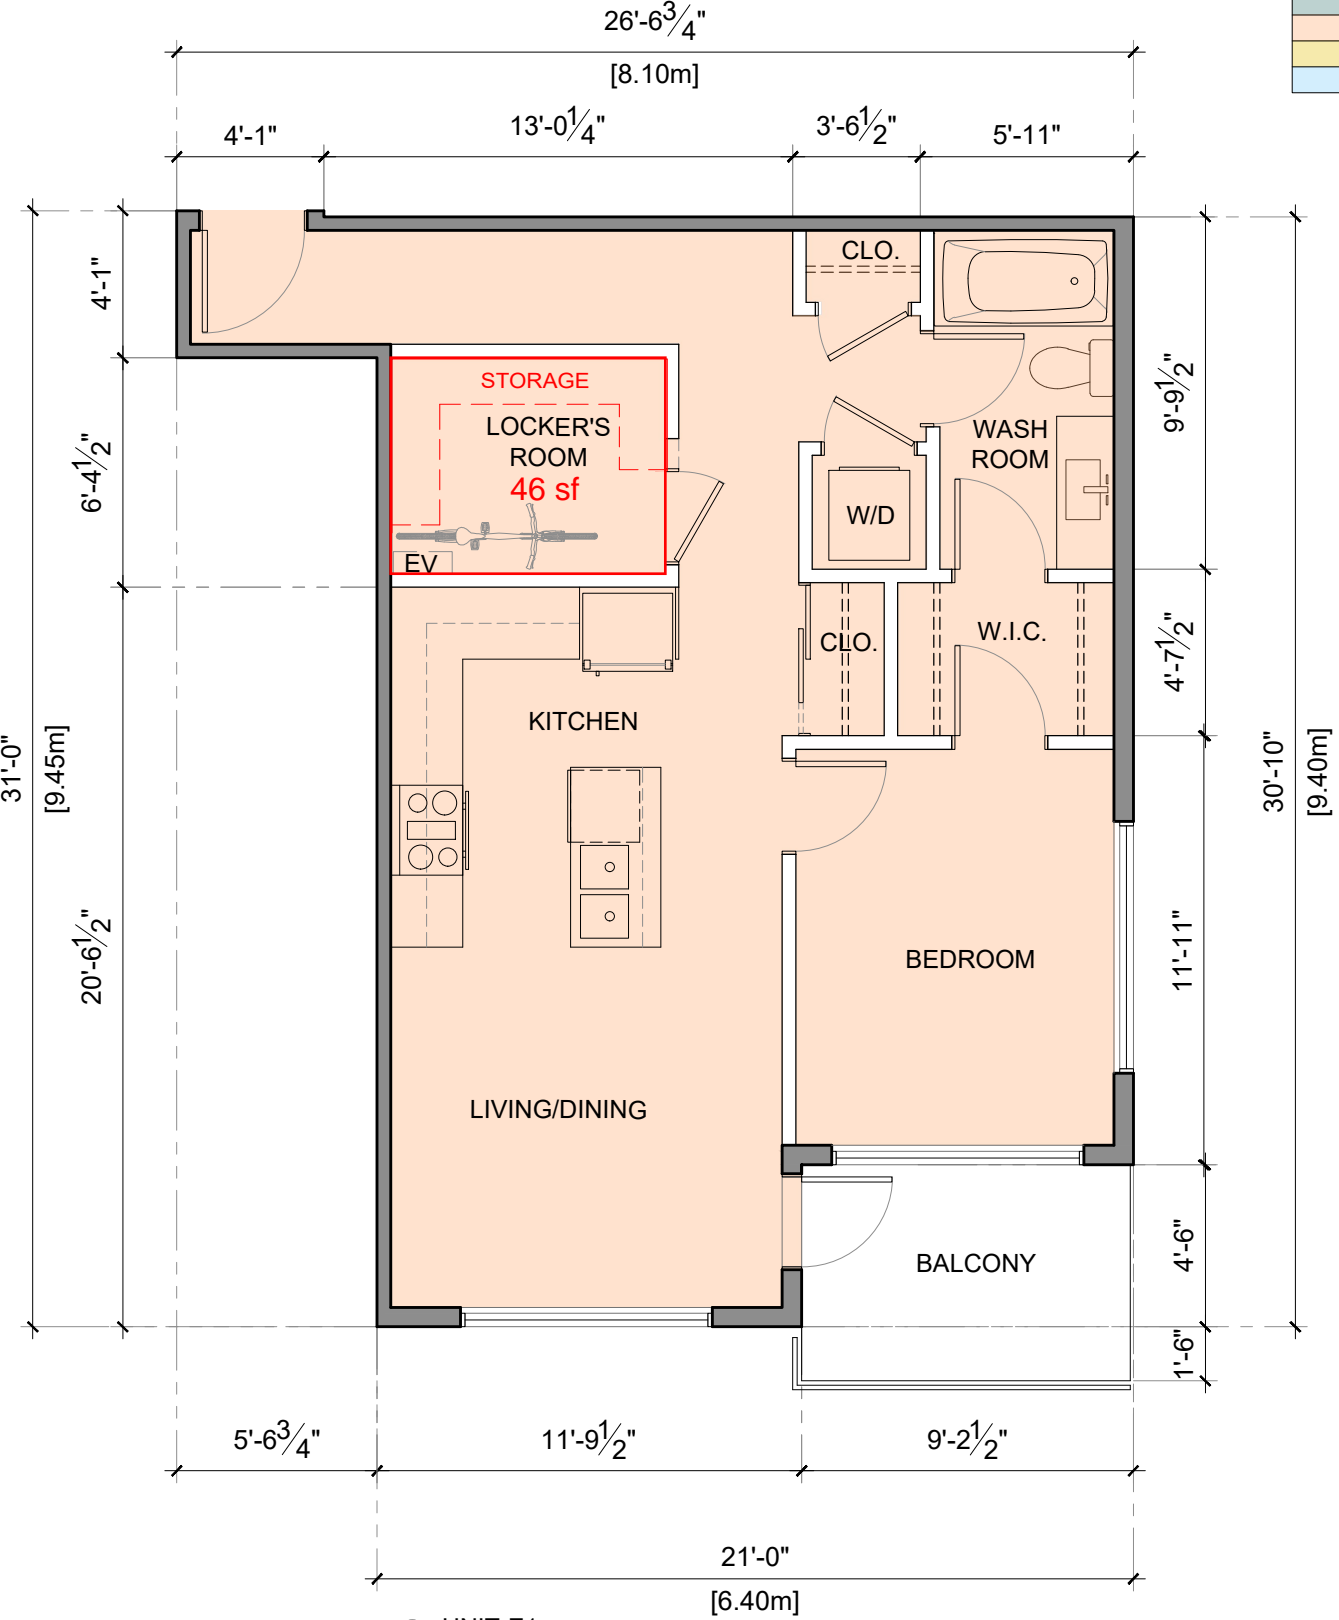

LEGEND	
	STUDIO
	1BR
	2BR(ADAP.)
	2BR

STORAGE ROOM(43 - 65 SQFT) PER UNIT

① UNIT-C
3/16"=1'-0"

② UNIT-D
3/16"=1'-0"

STORAGE ROOM(43 - 65 SQFT) PER UNIT

LEGEND	
[Light Blue Box]	STUDIO
[Light Orange Box]	1BR
[Light Yellow Box]	2BR(ADAP.)
[Light Green Box]	2BR

1 UNIT-E
3/16"=1'-0"

2 UNIT-E1
3/16"=1'-0"

LEGEND	
	STUDIO
	1BR
	2BR(ADAP.)
	2BR

1 UNIT-F
 3/16"=1'-0"

2 UNIT-G
 3/16"=1'-0"