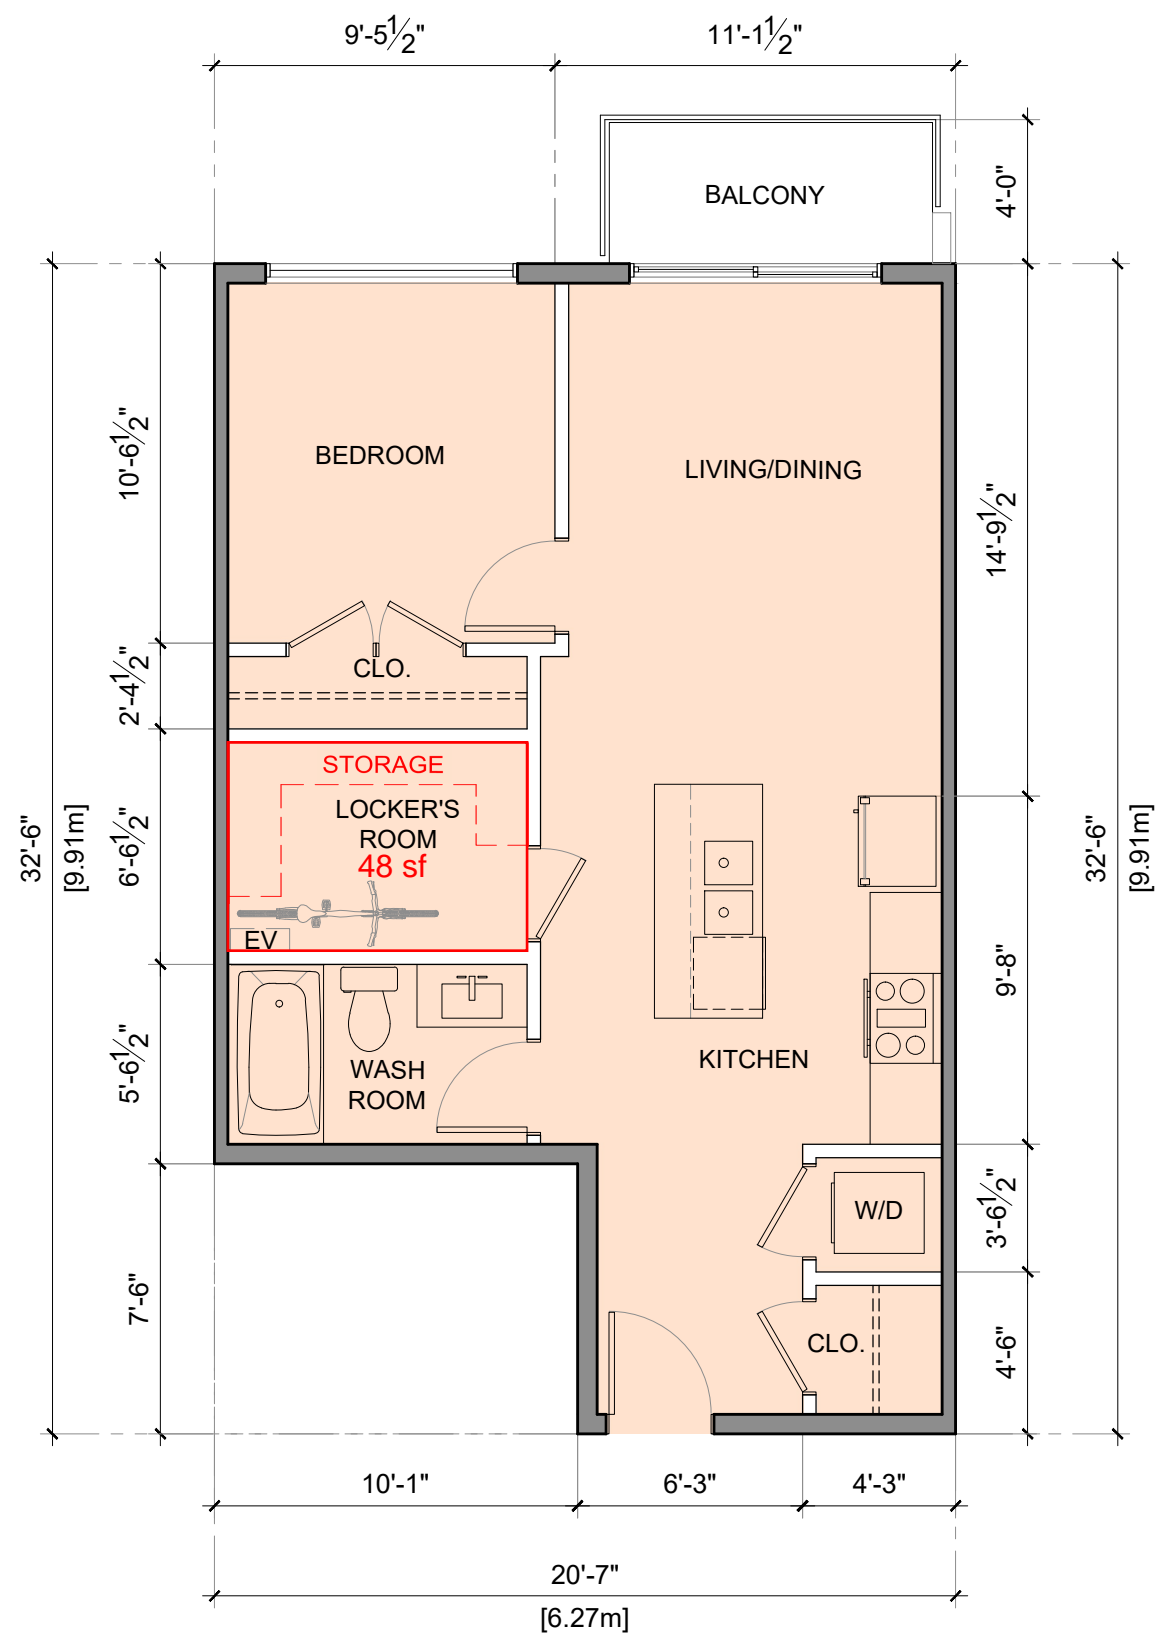

LEGEND	
	STUDIO
	1BR
	2BR(ADAP.)
	2BR

STORAGE ROOM(43 - 65 SQFT) PER UNIT

① UNIT-C
3/16"=1'-0"

② UNIT-D
3/16"=1'-0"

STORAGE ROOM(43 - 65 SQFT) PER UNIT

LEGEND	
[Light Blue Box]	STUDIO
[Light Orange Box]	1BR
[Light Yellow Box]	2BR(ADAP.)
[Light Green Box]	2BR

1 UNIT-E
3/16"=1'-0"

2 UNIT-E1
3/16"=1'-0"

LEGEND	
	STUDIO
	1BR
	2BR(ADAP.)
	2BR

1 UNIT-F
 3/16"=1'-0"

2 UNIT-G
 3/16"=1'-0"