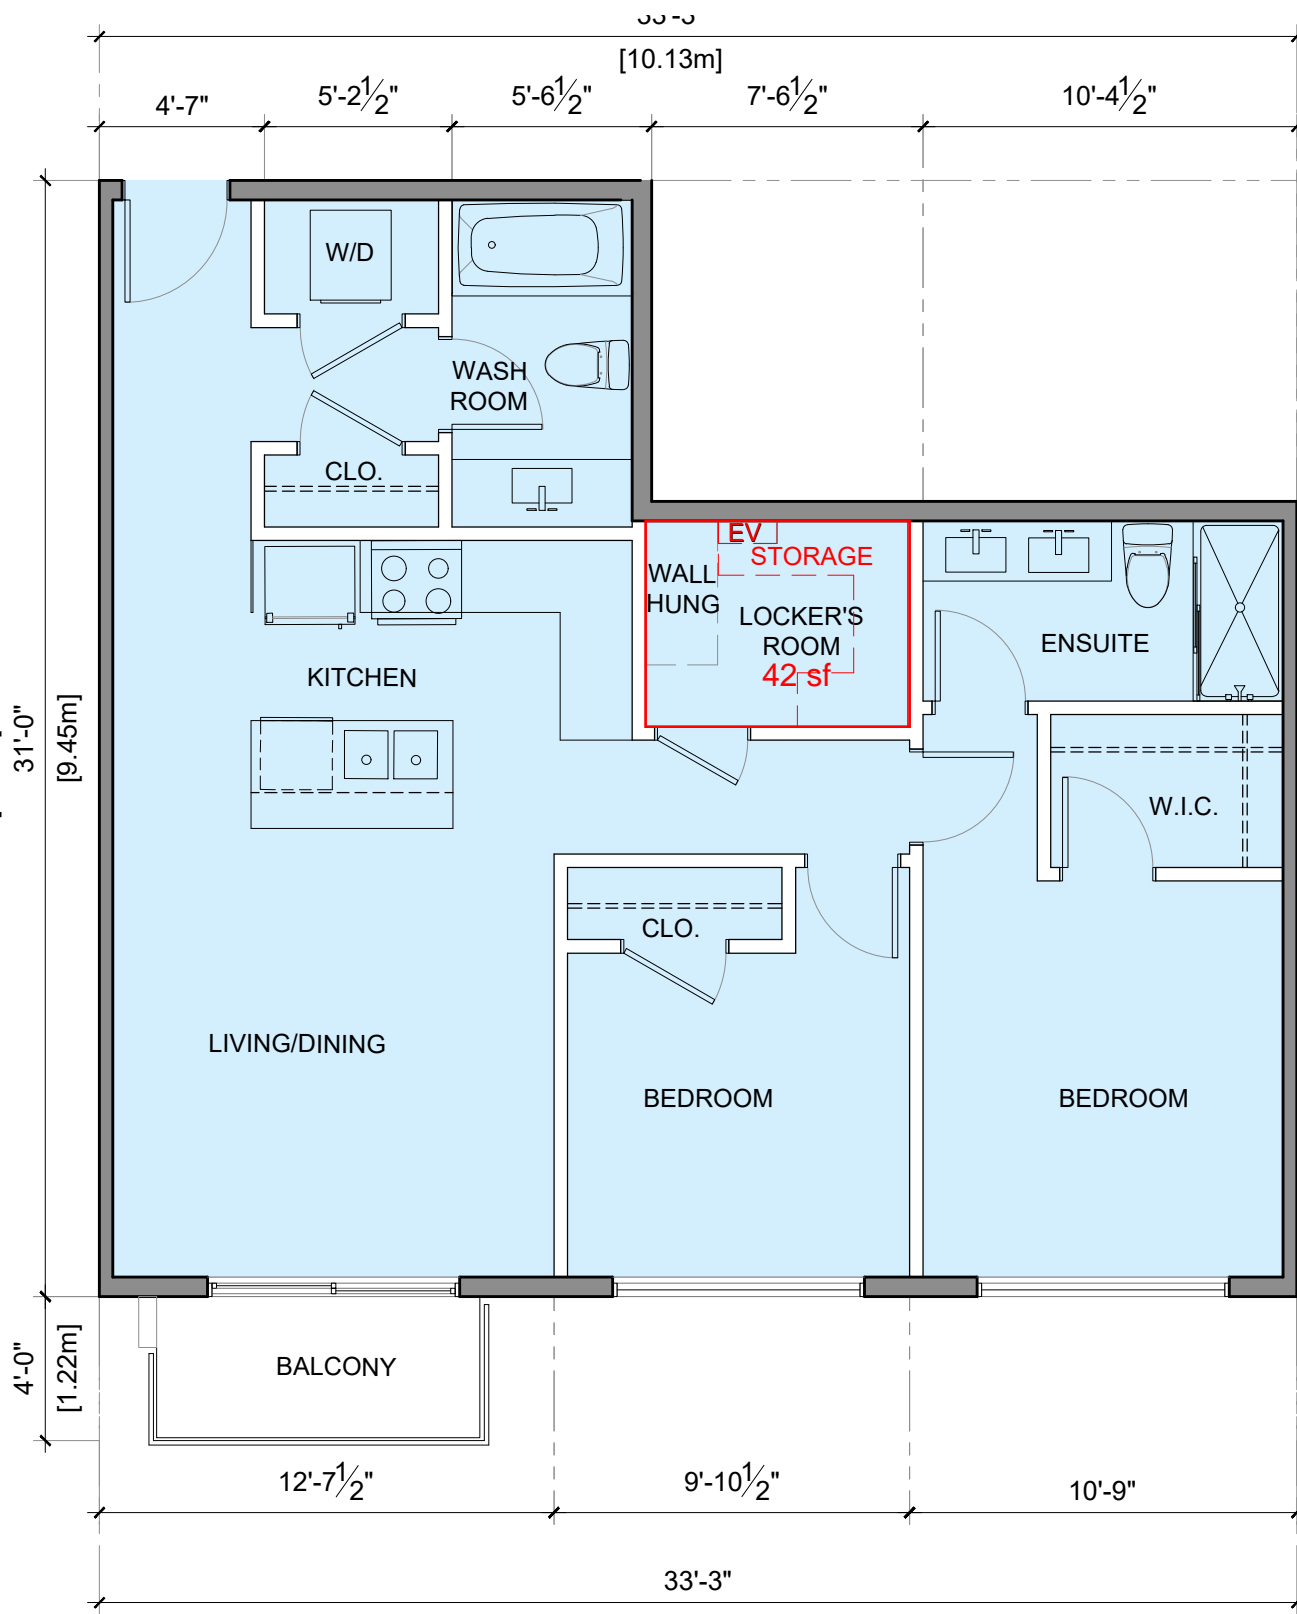

LEGEND	
	STUDIO
	1BR
	2BR(ADAP.)
	2BR

STORAGE ROOM(43 - 65 SQFT) PER UNIT

① UNIT-C
3/16"=1'-0"

② UNIT-D
3/16"=1'-0"

STORAGE ROOM(43 - 65 SQFT) PER UNIT

LEGEND	
[Light Blue Box]	STUDIO
[Light Orange Box]	1BR
[Light Yellow Box]	2BR(ADAP.)
[Light Green Box]	2BR

1 UNIT-E
3/16"=1'-0"

2 UNIT-E1
3/16"=1'-0"

LEGEND	
	STUDIO
	1BR
	2BR(ADAP.)
	2BR

1 UNIT-F
 3/16"=1'-0"

2 UNIT-G
 3/16"=1'-0"