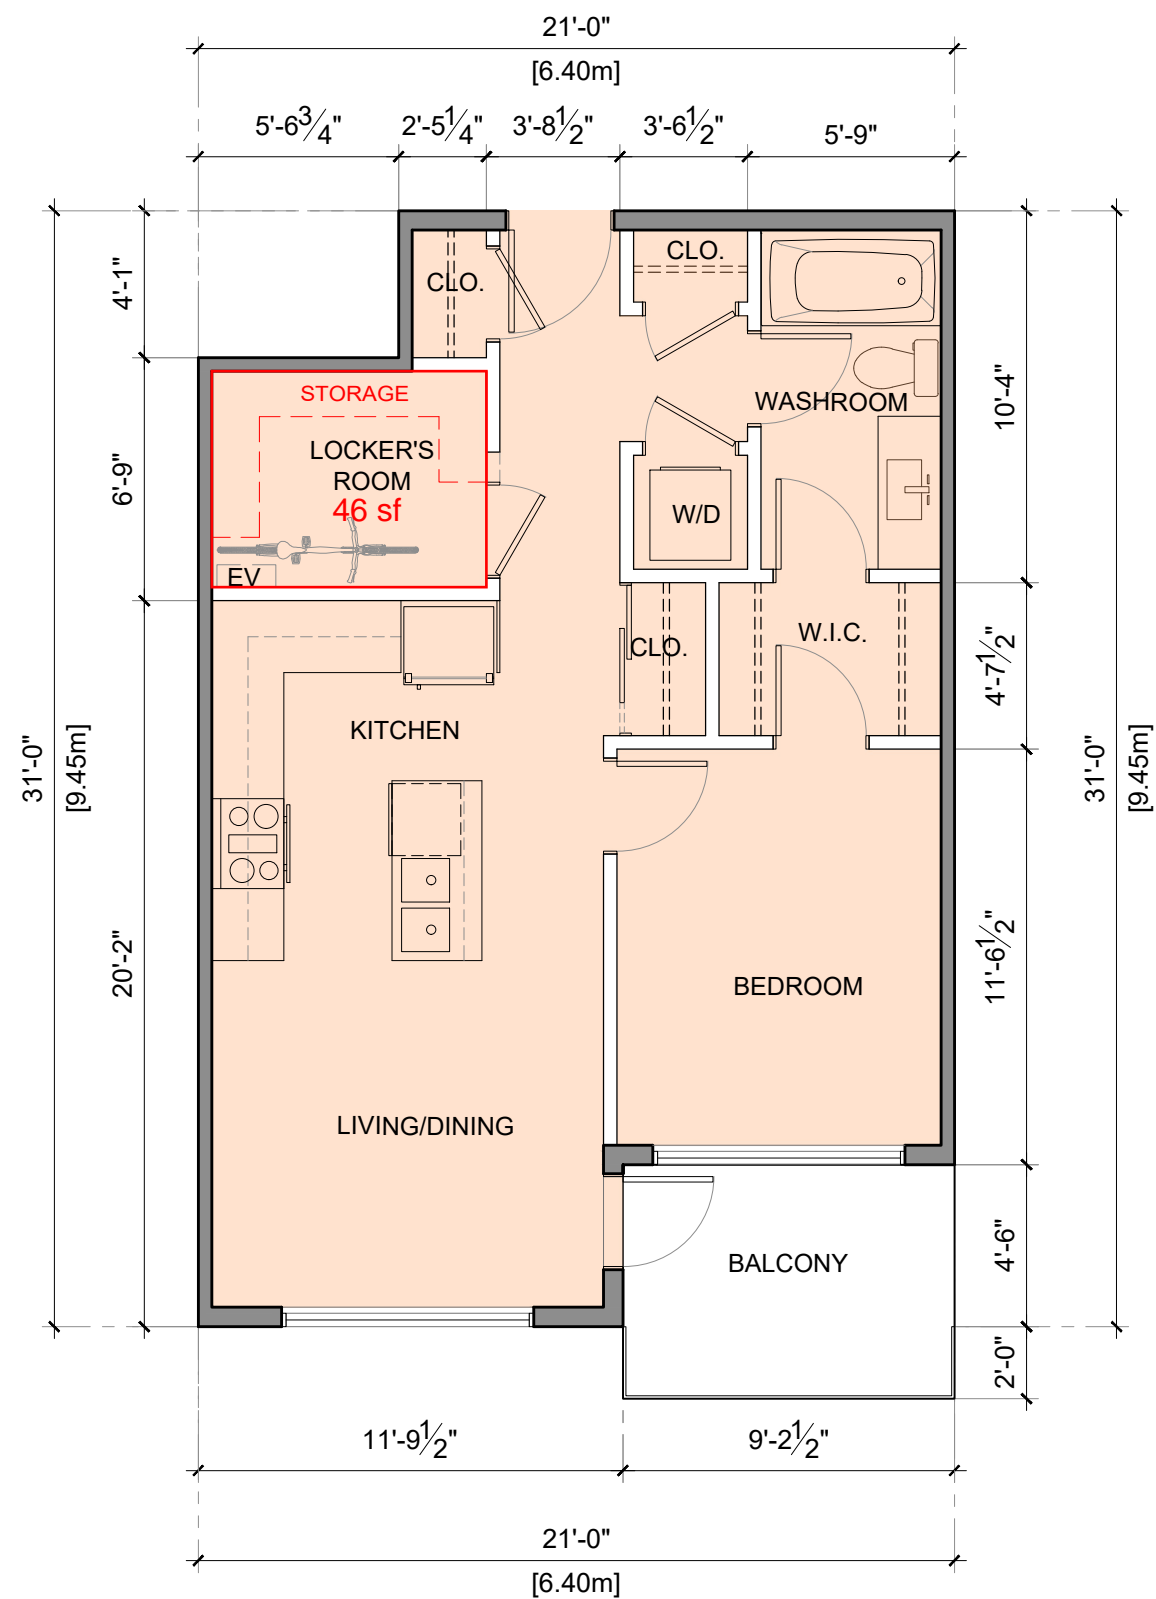

LEGEND	
	STUDIO
	1BR
	2BR(ADAP.)
	2BR

STORAGE ROOM(43 - 65 SQFT) PER UNIT

① UNIT-C
3/16"=1'-0"

② UNIT-D
3/16"=1'-0"

STORAGE ROOM(43 - 65 SQFT) PER UNIT

LEGEND	
[Light Blue Box]	STUDIO
[Light Orange Box]	1BR
[Light Yellow Box]	2BR(ADAP.)
[Light Green Box]	2BR

1 UNIT-E
3/16"=1'-0"

2 UNIT-E1
3/16"=1'-0"

LEGEND	
	STUDIO
	1BR
	2BR(ADAP.)
	2BR

1 UNIT-F
 3/16"=1'-0"

2 UNIT-G
 3/16"=1'-0"