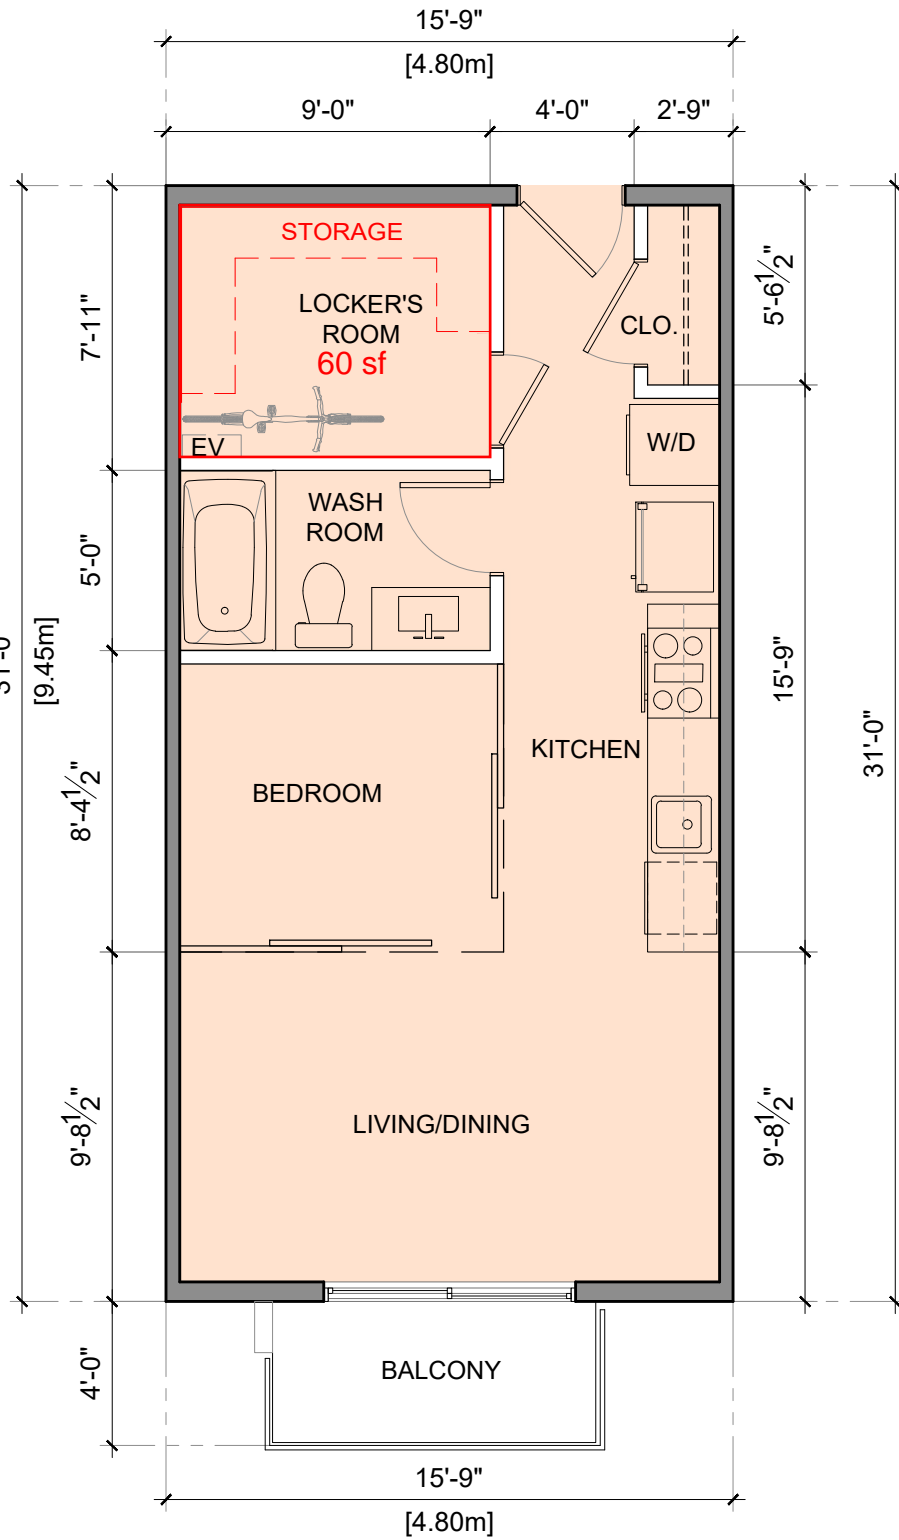

LEGEND	
	STUDIO
	1BR
	2BR(ADAP.)
	2BR

STORAGE ROOM(43 - 65 SQFT) PER UNIT

① UNIT-C
3/16"=1'-0"

② UNIT-D
3/16"=1'-0"

STORAGE ROOM(43 - 65 SQFT) PER UNIT

LEGEND	
[Light Blue Box]	STUDIO
[Light Orange Box]	1BR
[Light Yellow Box]	2BR(ADAP.)
[Light Green Box]	2BR

1 UNIT-E
3/16"=1'-0"

2 UNIT-E1
3/16"=1'-0"

LEGEND	
	STUDIO
	1BR
	2BR(ADAP.)
	2BR

1 UNIT-F
 3/16"=1'-0"

2 UNIT-G
 3/16"=1'-0"